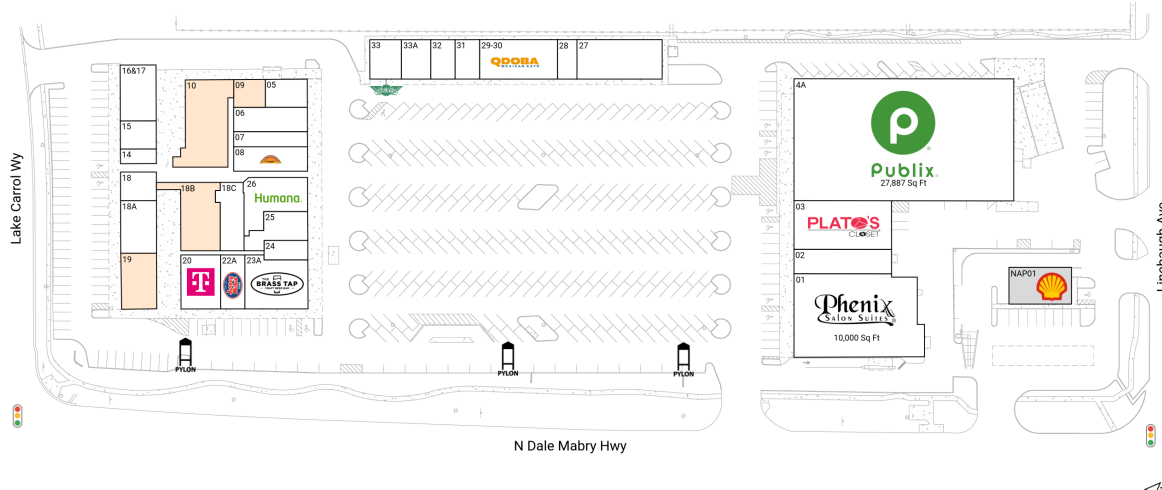

Carrollwood Center

10025-10235 N. Dale Mabry Highway | Tampa, FL 33618

Hillsborough County Tampa-St. Petersburg-Clearwater, FL 92,678 Sq Ft

28.0417, -82.5040

Available Spaces

09	1,000 Sq Ft	360°	18B	1,700 Sq Ft
10	3,397 Sq Ft	360°	19	2,106 Sq Ft 360°

Current Tenants Space size listed in square feet

01	Phenix Salon Suites	10,000
02	IVX Health	2,500
03	Plato's Closet	5,000
4A	Publix	27,887
05	Mr. Empanada	1,350
06	The Bello Nail Bar	1,873
07	Florida West Coast Credit Unio	1,155
08	La Michoacana Meat Market	1,961
14	Kim's Tailor	546
15	Carrollwood Barber Shop	1,068
16&17	Laundry Boys	2,121
18	Revello Medical Center	1,275
18A	DGlo Beauty	2,000
18C	Elena M. Morreale, D.C., P.A.	1,550
20	T-Mobile	2,200
22A	Jersey Mike's	1,375
23A	The Brass Tap	3,280
24	Livia MedSpa	900
25	The Hungry Greek	1,700
26	Humana	2,725
27	JETSET Pilates	3,500
28	Queenie Hair Studio	800
29-30	Qdoba Mexican Grill	3,200
31	China Garden	1,009
32	H & M Cellphone and Accessories	1,000
33	Wingstop	1,293
33A	Sailing Poke Bowl	1,207
NAP01	Shell Oil	0

This site plan is for illustrative and information purposes only, showing the general layout of the shopping center; and is not a legal survey. Brixmor makes no representation or warranty that the shopping center is exactly as depicted as site conditions and tenant mix are subject to change over time.